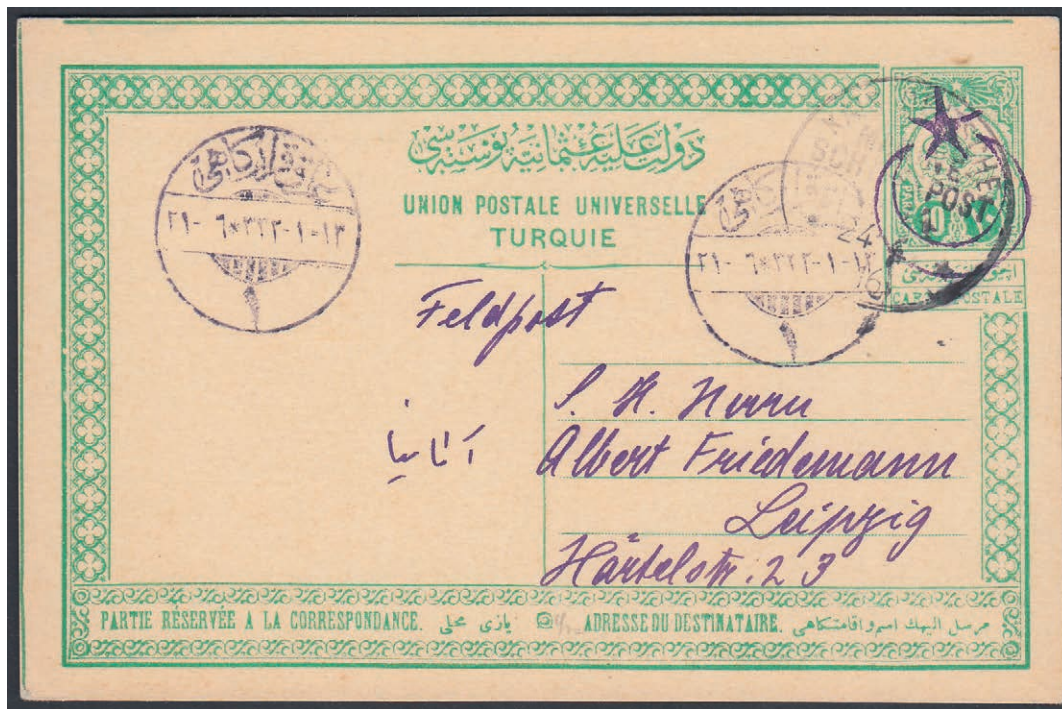

1119

1117 **1865 - 1936 POSTAGE DUES COLLECTION** of 80 mint stamps on pages, note 1865 to 25k, 1888 set including different perfs, 1869 2k Michel 13Ab, (Isfilia 54), 1892 set, 1913 set, 1914 set and the sets from 1922 - 1936. **£250-300**

1118 **1915 - 1916 CRESCENT OVERPRINT VARIETIES** collection of 100+ mint stamps with shifted, offset, inverted & doubled overprints, also imperforates, listed between Michel 262 & 468. **(Photo) £750-900**

1119 **1916 (24 Apr) 10para Ottoman Field Post Office postcard** (Isfilia AN106) overprinted with violet Crescent for Officer's use, sent from Kut-al-Amara to Leipzig during the siege of Kut, with "Kaiser Deutsche Marine Seepost/No. 14" cancellation. On reverse with faint 4- line "Adjutant S. E. des Generalfeldmarschalls/FREIHERR V. D. GOLTZ PASCHA" violet handstamp. **(Photo) £200-250**