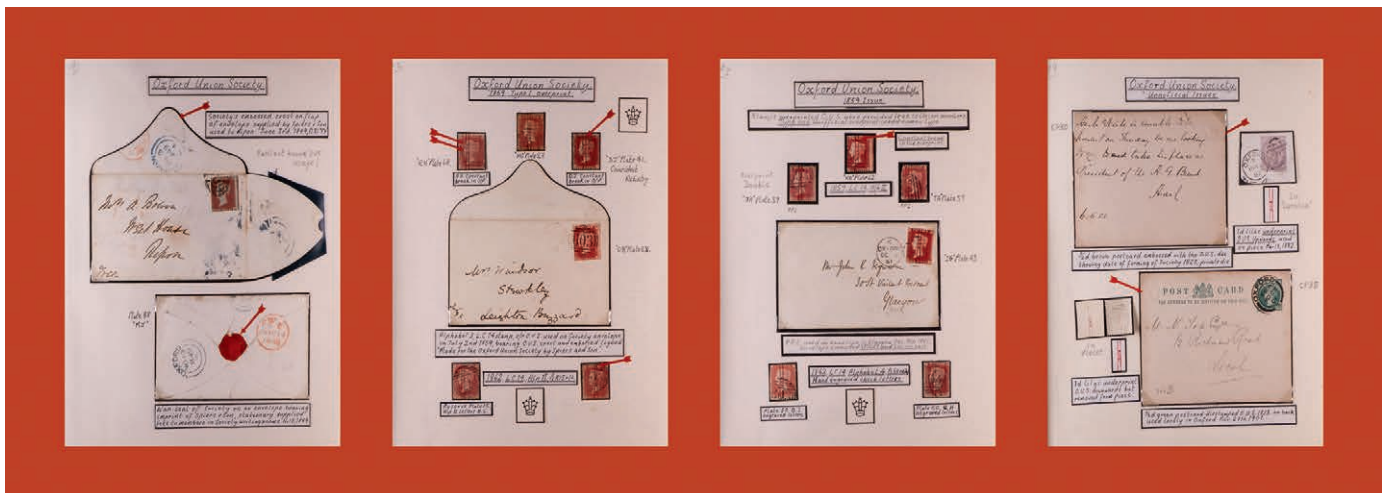

1316 Ex

- 1310 **1841** 2d blue with WATERMARK INVERTED, SG 14Wi, used with 3 large margins & light cancellation. Cat £875.
  (Photo) £120-150
- 1311 **1841** 2d violet-blue 'GH' plate 4 on lavender tinted paper, SG 15aa, used with 4 margins & '423' cancel of Kirkby Lonsdale, horizontal crease through value but a visually pleasing example. Cat £1500.
  (Photo) £120-150
- 1312 **1843** (1 Nov) EL to Edinburgh bearing 1d red-brown imperf with 4 margins (close one corner) tied STIRLING MALTESE CROSS with 'STERLING/NO 1/1843' on reverse. Cat £500.
  £30-40
- 1313 **1843** (14 Apr) EL to London bearing 1d red-brown plate 33 with 4 margins tied by very fine distinctive CORK Maltese Cross cancellation. Clean and attractive, cat £950.
  £120-160
- 1314 **1843** (16 Mar) EL bearing 1d red-brown imperf with 4 margins tied by clear strikes of the KELSO MALTESE CROSS with 'KELSO/MR 16/1843' on reverse. Cat £3250.
  £200-250
- 1315 **1846** (6 May) EL to Kendal bearing a pretty franking of 1d red-brown & 2d blue imperfs each with 4 margins (2d + 1d late fee) tied light London numeral cancels, postal & arrival date stamps on reverse.
  £90-120
- 1316 **1849-1903 O. U. S. UNDERPRINTS/OVERPRINTS COLLECTION.** of chiefly used stamps, cards, covers & letters relating to the Oxford Union Society. Specialized, with embossed covers, embossed postal stationery, embossed letter paper, covers with wax "O. U. S." seals, a wealth of "O. U. S." overprints & underprints on 1d reds & 1d lilacs, includes 1849 (3 June) env to Ripon bearing OUS embossed flap & 1d imperf tied "603" numeral stated to be the earliest known, etc (20+ covers & cards & 40 stamps)
  (Photo) £1100-2500
- 1317 **1850** 1d red-brown 'A1' plate 97, perf 16 by Henry Archer, SG 16b, used, slightly trimmed perfs at base. Cat £550.
  (Photo) £80-100

DO YOU LIKE THIS AUCTION CATALOGUE?
PLEASE CONTACT US TO SELL YOUR COLLECTION.
01565 653214 • selling@cheshirestampauctions.com